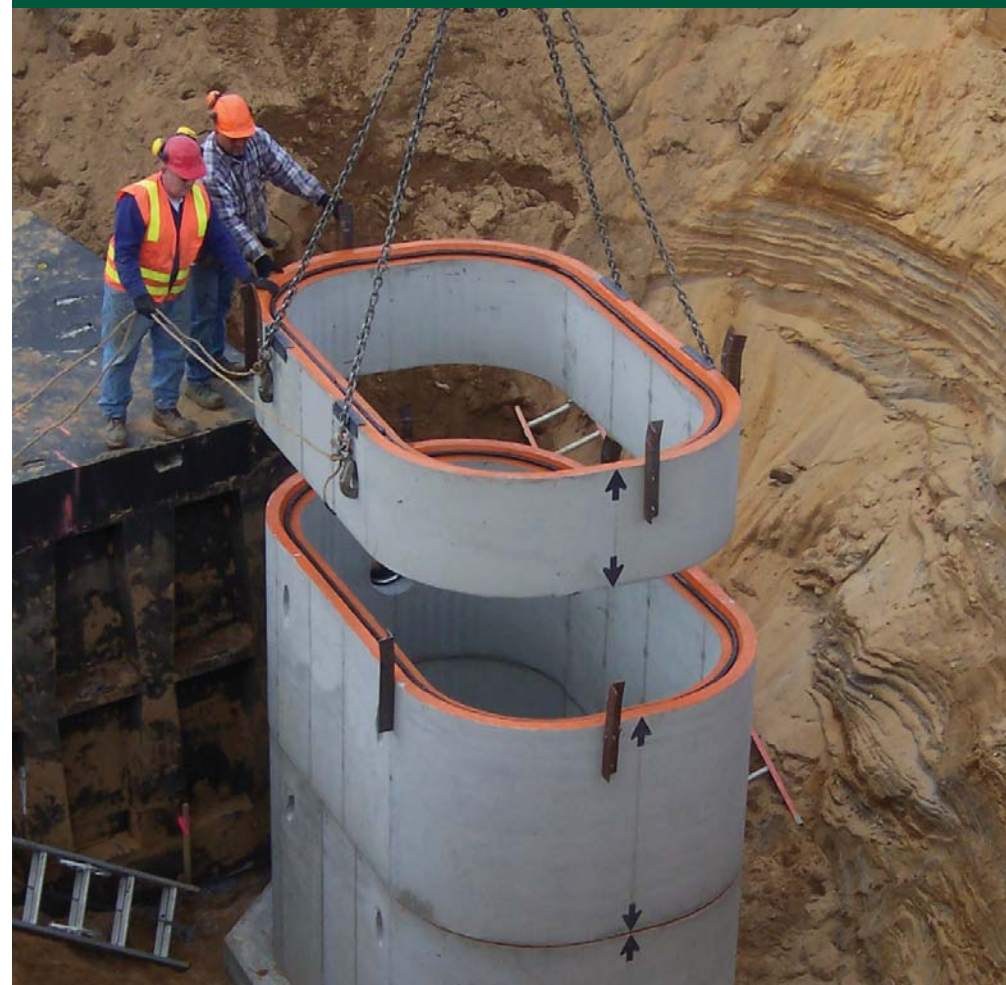

Rounded Corner Submersible Pump Station

oldcastleprecast.com/wastewater

Delivering Reliability

Delivering Reliability

Oldcastle Precast

Oldcastle Precast is the leading manufacturer of precast concrete, polymer concrete, and plastic products in the United States. With a nationwide network of facilities, our products are always close at hand. Our employees are committed to upholding core values of reliability, quality, and service in revolutionary ways. Our attention to detail exceeds the expectations of customers from some of the largest companies in the U.S., across a spectrum of industries.

Sales & Service
888-9 Oldcastle
(888-965-3227)

oldcastleprecast.com/wastewater

Rounded-Corner Submersible Pump Stations

With Integral Valve Vault

oldcastleprecast.com/wastewater