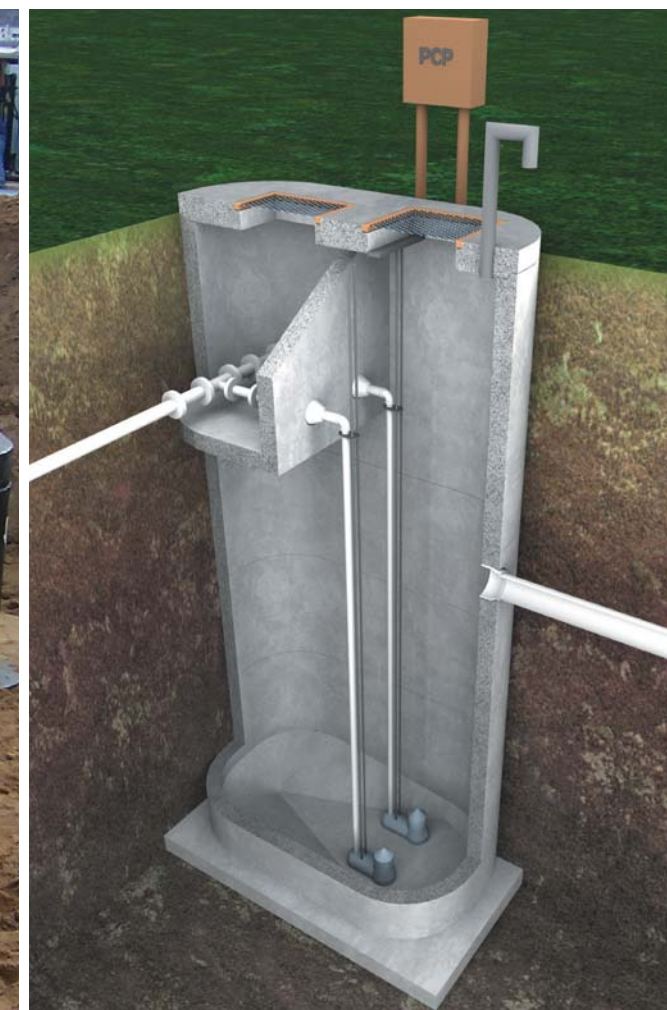

Rounded Corner Submersible Pump Station

oldcastleprecast.com/wastewater

Delivering Reliability

Delivering Reliability

Oldcastle Precast

Oldcastle Precast is the leading manufacturer of precast concrete, polymer concrete, and plastic products in the United States. With a nationwide network of facilities, our products are always close at hand. Our employees are committed to upholding core values of reliability, quality, and service in revolutionary ways. Our attention to detail exceeds the expectations of customers from some of the largest companies in the U.S., across a spectrum of industries.

Sales & Service
888-9 Oldcastle
(888-965-3227)

oldcastleprecast.com/wastewater

Rounded-Corner Submersible Pump Stations

With Integral Valve Vault

oldcastleprecast.com/wastewater